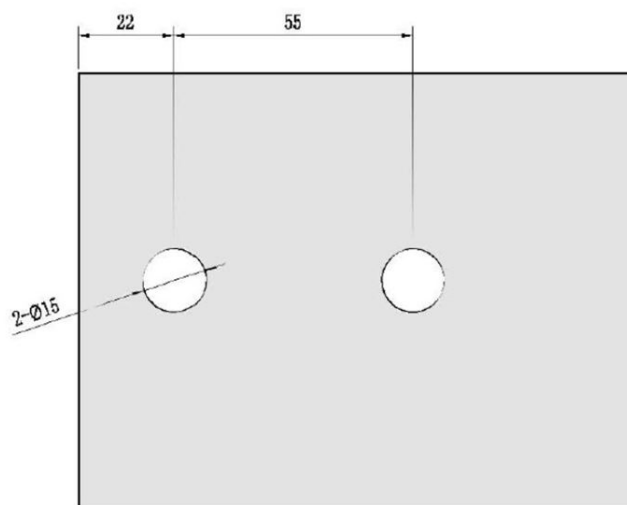

PRODUCT SHEET

Description:

Glass Door Hinge "Graz", Wall/Glass, SS-Look, 6-10mm Glass, Without Cover Plates,Cover Plates To Be Ordered Separately, Load Capacity 36kg pr. pair

Item number:

15.30.010-0

Units	Box	Carton	HS Code	Barcode
Pcs.	1	50	8302100090	 5704866451727