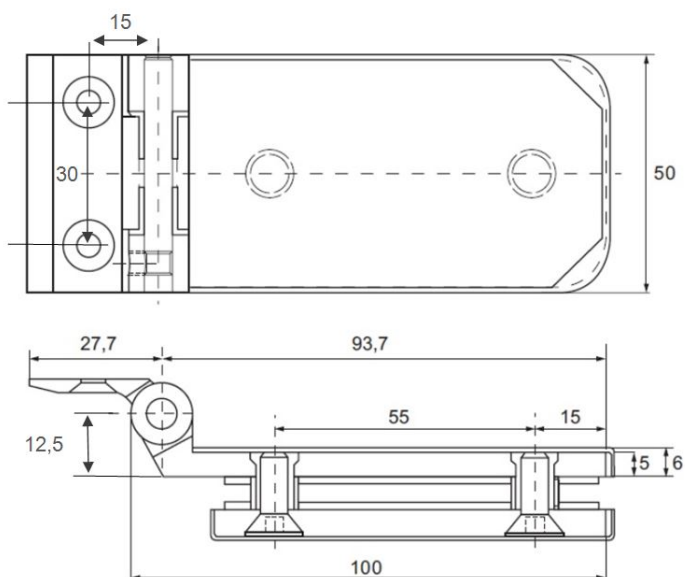

PRODUCT SHEET

Description:

Glass Door Hinge "Graz", Wall/Glass, SS-Look, 6-10mm Glass, Without Cover Plates,Cover Plates To Be Ordered Separately, Load Capacity 36kg pr. pair

Item number:

15.30.010-0

Units	Box	Carton	HS Code	Barcode
Pcs.	1	50	8302100090	 5704866451727