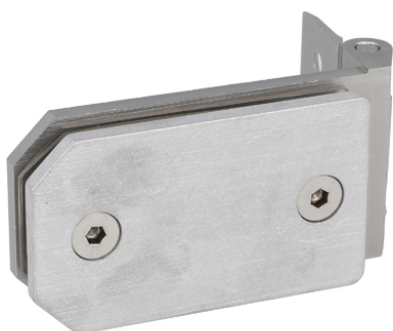

PRODUCT SHEET

Description:

Glass Door Hinge "Graz", Wall/Glass, SS-Look, 6-10mm Glass, Without Cover Plates,Cover Plates To Be Ordered Separately, Load Capacity 36kg pr. pair

Item number:

15.30.010-0

Units	Box	Carton	HS Code	Barcode
Pcs.	1	50	8302100090	 5704866451727